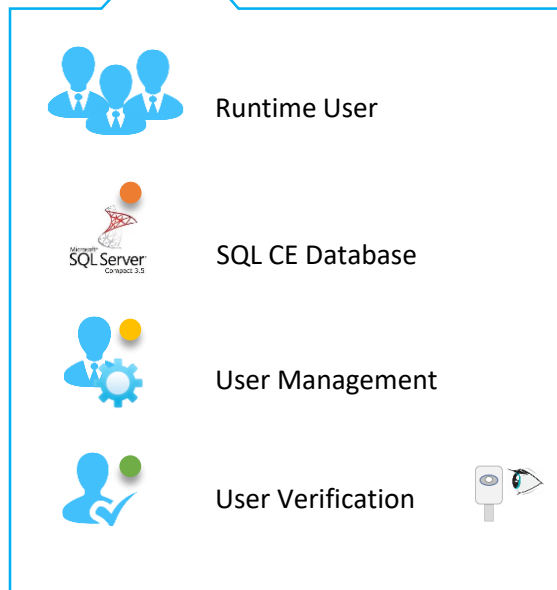

FactoryTalk®

PanelView Plus 7 Performance

Iris Enrollment

Iris Verification